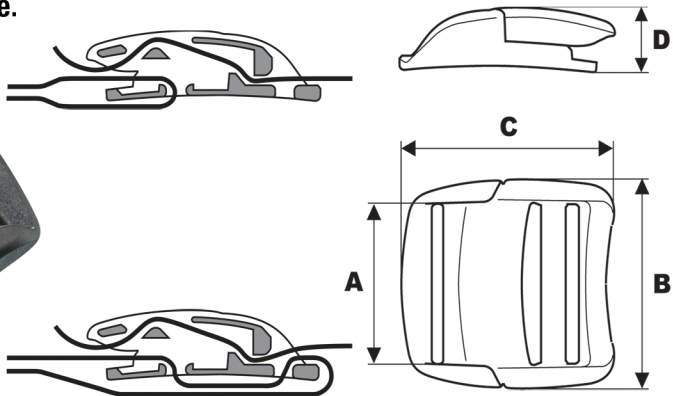

Cyberian Cam

The Cyberian Cam offers classic cam mechanics with the WebTorque™ slotted door for controlled web adjustment and prevention of web-run when the door is opened. Cyberian lifter tabs along the sides are also provided as adjustment options, with the ease of use with gloved hands. Two web slots in the contoured base offer threading options (shown) and stabilizer tab at tie-down helps ease of release.

	Material	Color	A	B	C	D
Cyberian Cam 40						
100-0940	A/N1	B	38.8	51.3	55.5	16.4
Cyberian Cam 50						
100-0950	A/N1	B	51.0	67.4	75.0	20.0
Cyberian Cam 50 (Thick Web)						
100-1950	A/N1	B	51.0	67.4	75.0	20.0

All dimensions in mm.